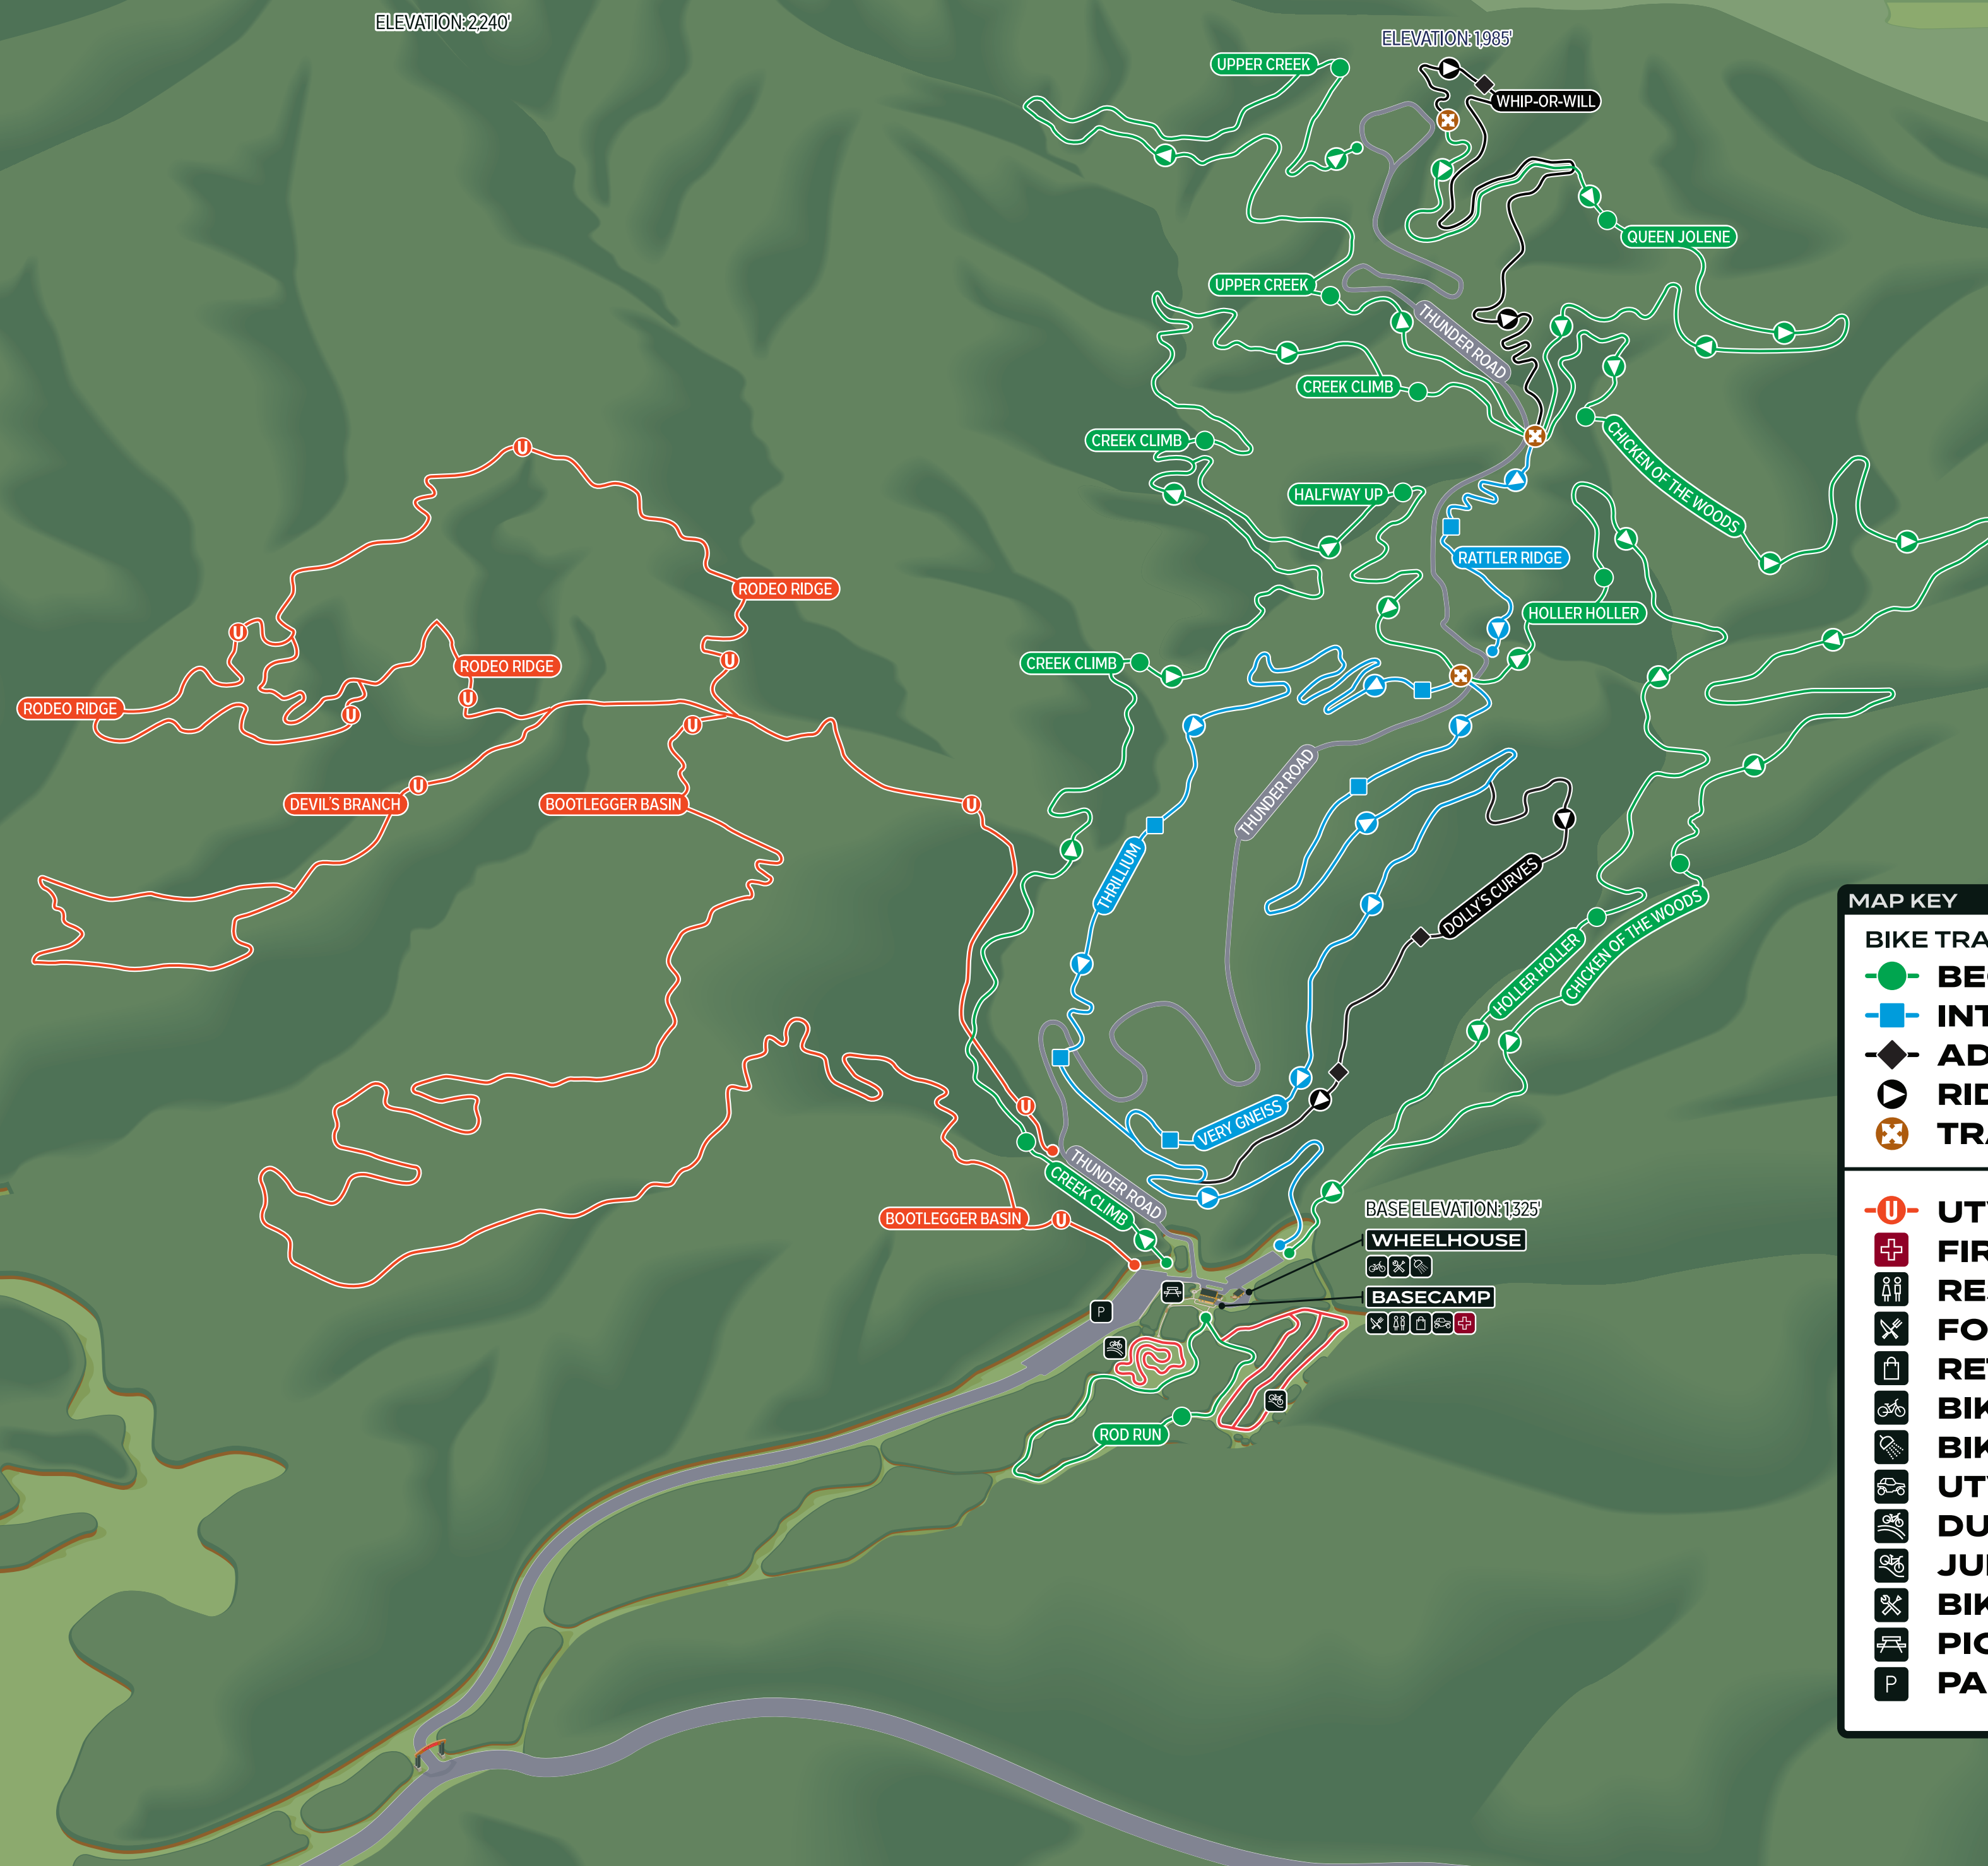

WILDSIDE

MAP KEY

BIKE TRAILS

- BEGINNER
- INTERMEDIATE
- ◆ ADVANCED
- ▶ RIDING DIRECTION
- ⊗ TRAIL HUB

⓪ UTV TRAIL

- ⛑ FIRST AID
- 🚻 RESTROOMS
- 🍴 FOOD
- 🛒 RETAIL
- 🚲 BIKE RENTAL
- 🚰 BIKE WASH
- 🚚 UTV PICK-UP
- 🏁 DUAL SLALOM COURSE
- 🏁 JUMP TRACK
- 🔧 BIKE REPAIRS
- 🪑 PICNIC TABLES
- 🅑 PARKING